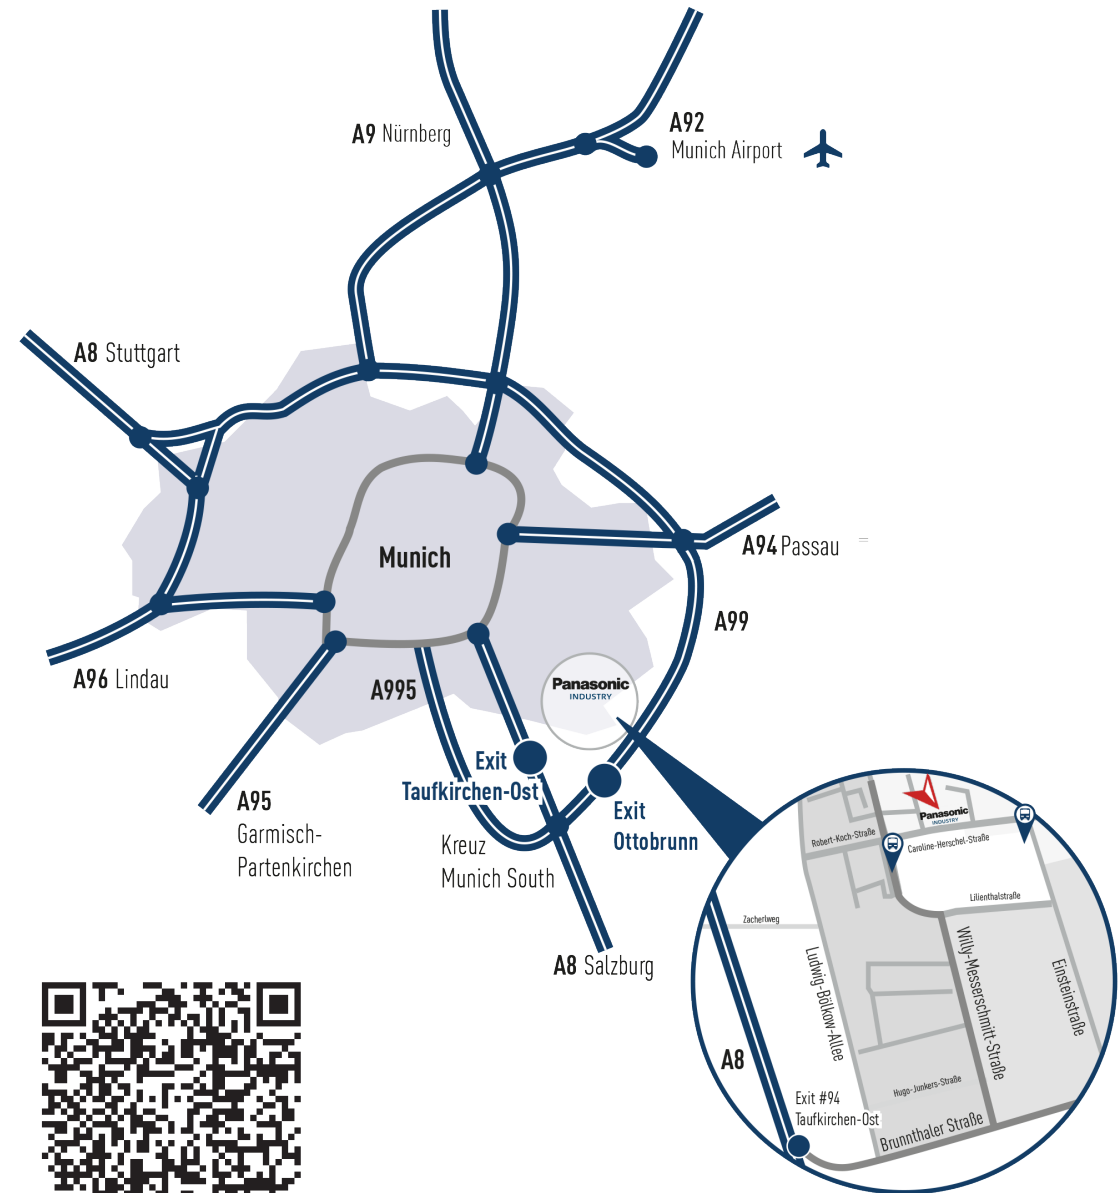

## Directions to the Panasonic Campus

### From the A8 Salzburg

Follow the highway A8 towards Salzburg and take the exit **#94-Taufkirchen-Ost**. Panasonic is only a few minutes away from the exit, please see magnifying glass for more details. Please use our visitor parking lots or parking in the area.

### With public transportation

Take any S-Bahn to Munich east (Ostbahnhof) and switch then to the express bus **#X200**. Please exit at the stop **Taufkirchen Lilienthalstraße**.  
Take the S-Bahn S8 or S1 from the airport to the city towards Munich East (Ostbahnhof). Continue your travel with the express bus **#X200** as mentioned above.

### From Munich Airport

Follow the A92 highway towards Munich and change to the A9 towards Salzburg / Munich. Then switch to the A99 towards Salzburg / Innsbruck / Messe / ICM and take exit **#20-Ottobrunn**. Panasonic is only a few minutes away from the highway.