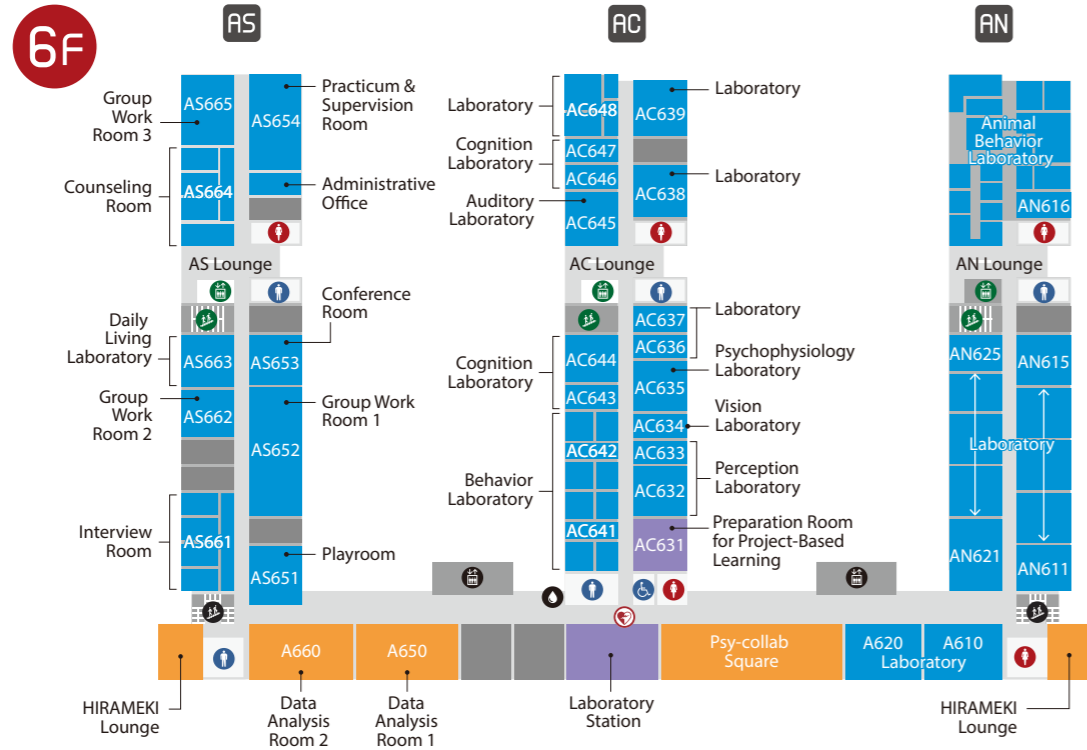

Osaka Ibaraki Campus

Commons	Academic and Research Facilities	Lecture Rooms
Seminar Rooms and Other Academic Spaces	Library	

AED Japanese only	AED English / Japanese	Elevator	Service Elevator
Escalator	Stairs	Vending Machine	Water Refill Station
Women's Toilet	Men's Toilet	Accessible Facility	

*The entrance is on the 2nd floor.

Offices	Commons	Social Collaboration Facilities
Academic and Research Facilities	Seminar Rooms and Other Academic Spaces	Research Facilities
Library	Graduate School Facilities	

AED Japanese only	AED English / Japanese	Elevator	Service Elevator
Escalator	Stairs	Vending Machine	Water Refill Station
Women's Toilet	Men's Toilet	Accessible Facility	

6F 7F 8F 9F BUILDING A

*A student, faculty, or staff card is necessary to access 7F-9F.