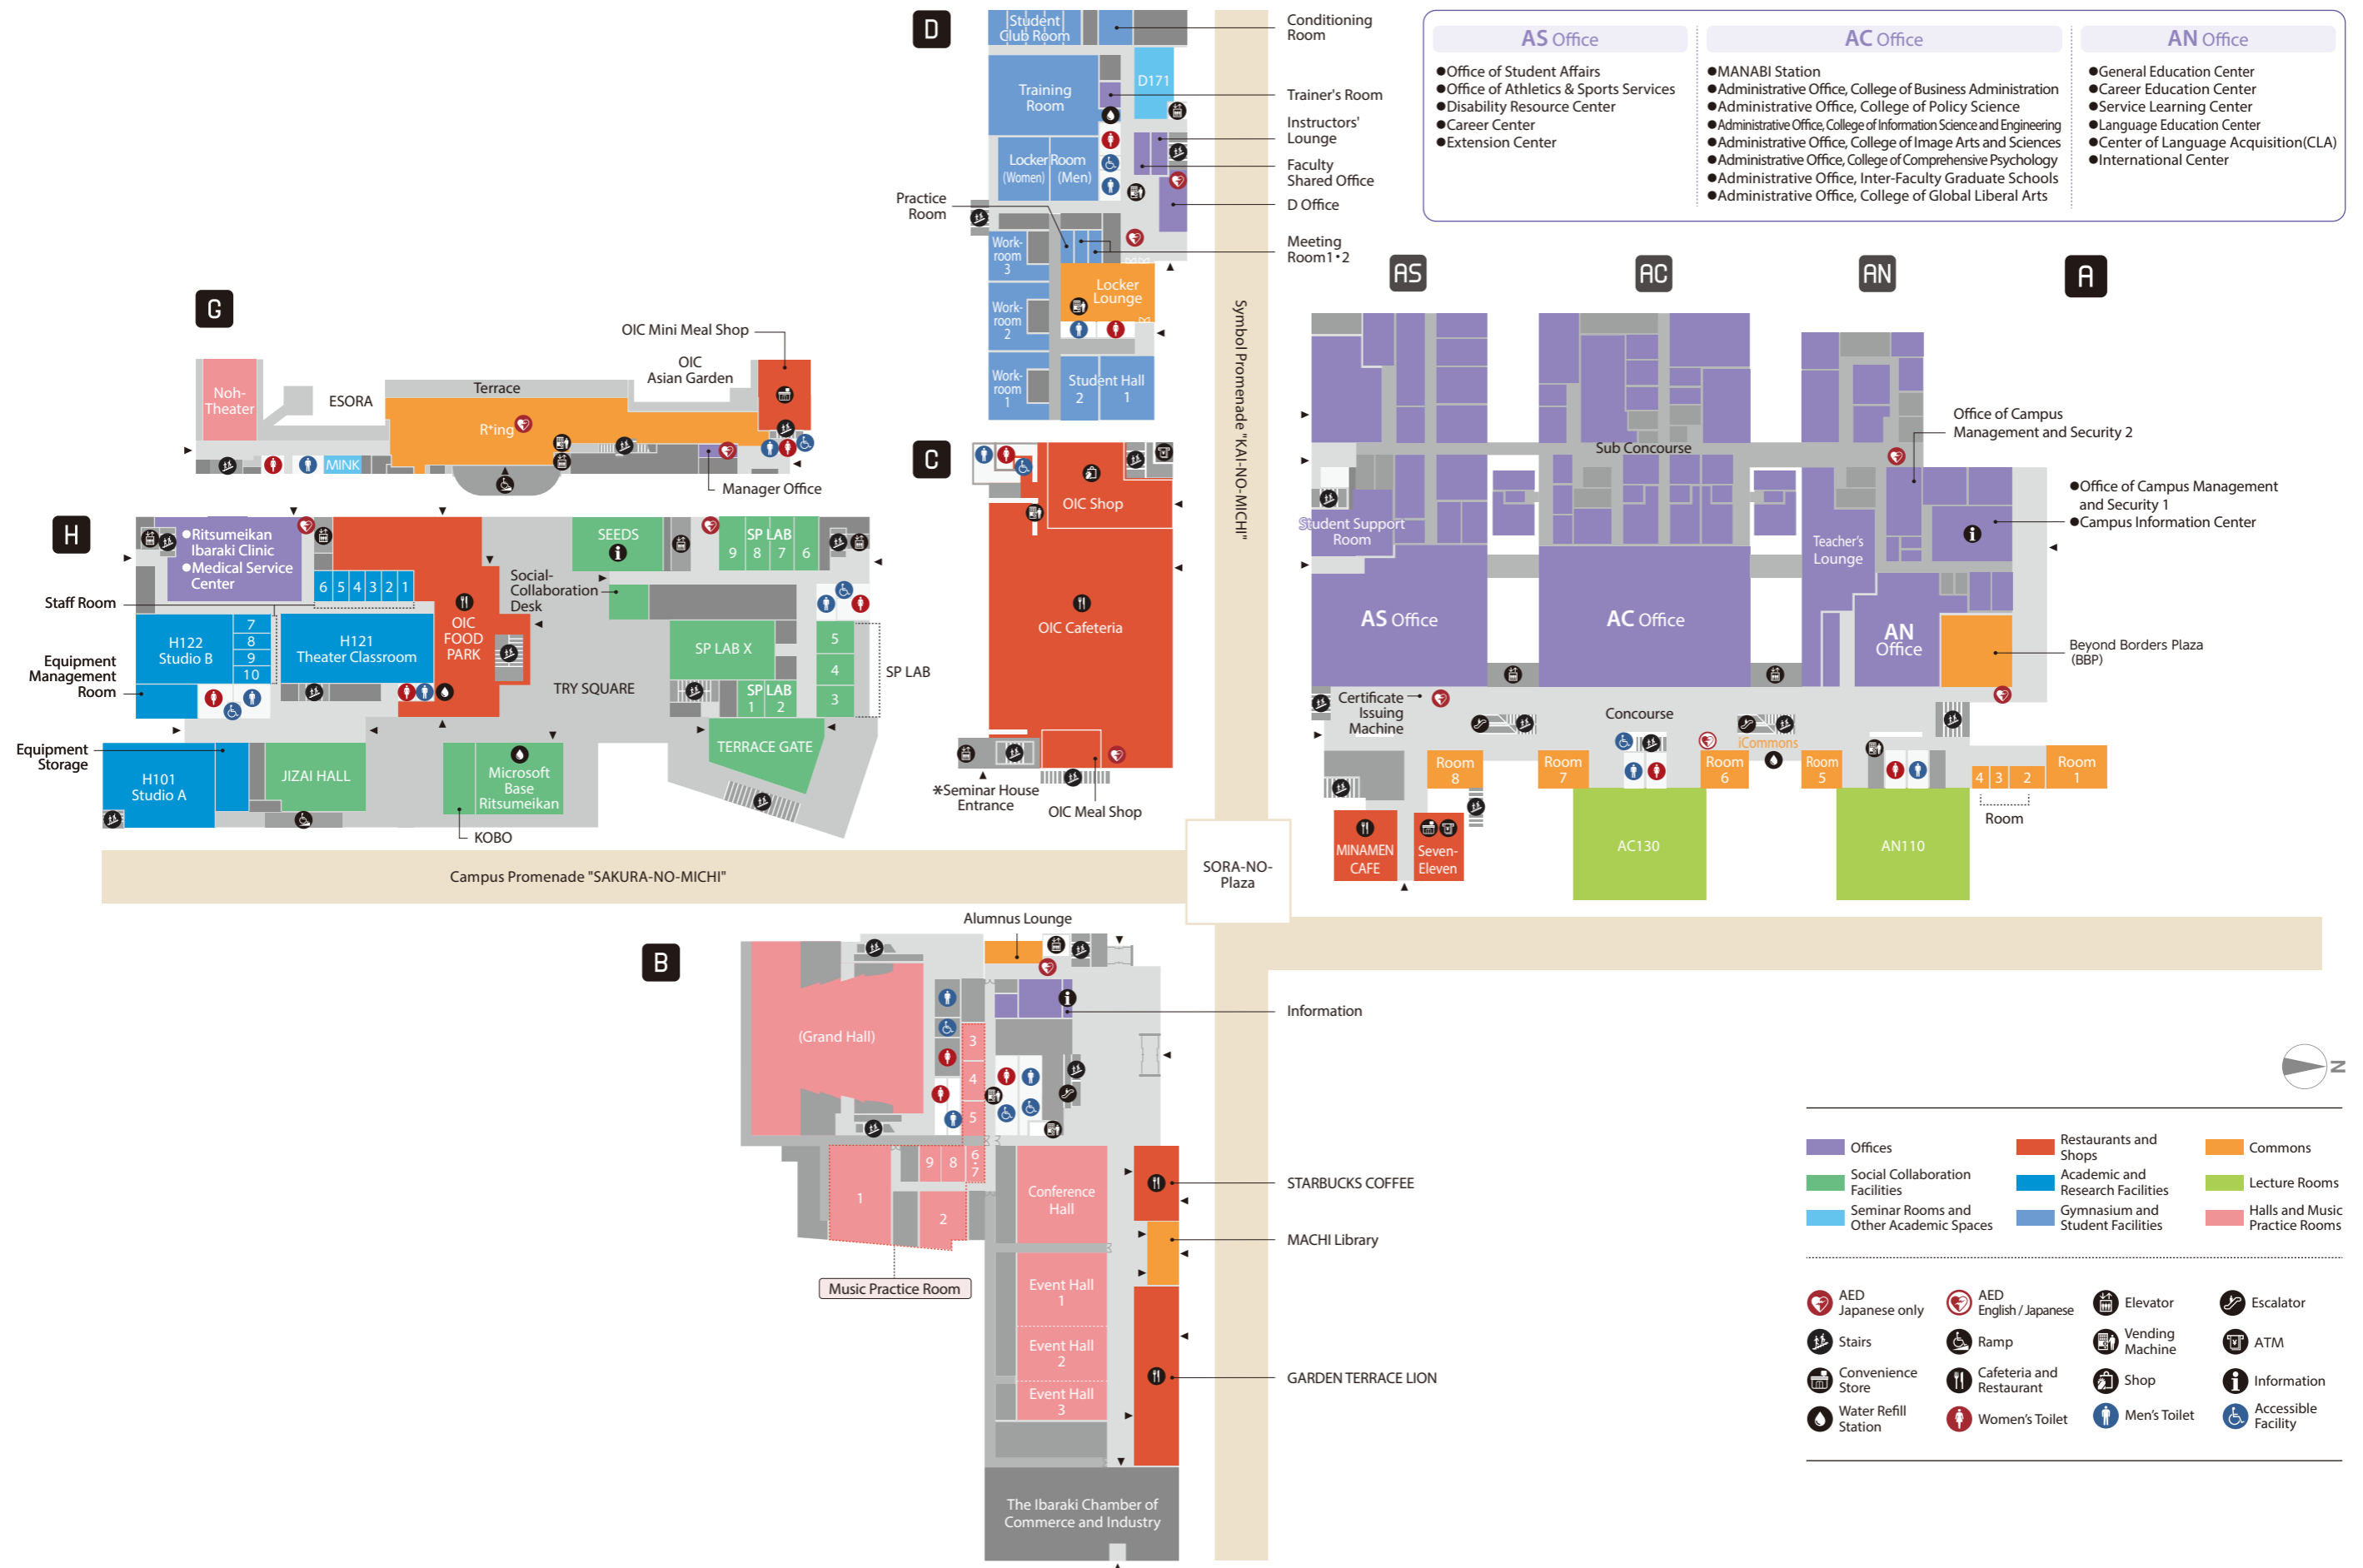

English

FLOOR GUIDE

RITSUMEIKAN UNIVERSITY OSAKA IBARAKI CAMPUS

ACCESS

By JR

By Hankyu

By Osaka Monorail

*Estimated time does not include time needed to change trains.

Osaka Ibaraki Campus

Commons	Academic and Research Facilities	Lecture Rooms
Seminar Rooms and Other Academic Spaces	Library	

AED Japanese only	AED English / Japanese	Elevator	Service Elevator
Escalator	Stairs	Vending Machine	Water Refill Station
Women's Toilet	Men's Toilet	Accessible Facility	

*The entrance is on the 2nd floor.

Offices	Commons	Social Collaboration Facilities
Academic and Research Facilities	Seminar Rooms and Other Academic Spaces	Research Facilities
Library	Graduate School Facilities	

9F

- Offices
- Academic and Research Facilities
- Commons
- Graduate School Facilities
- Seminar Rooms and Other Academic Spaces
- Research Facilities

- AED English / Japanese
- Elevator
- Service Elevator
- Stairs
- Service Stairwell
- Vending Machine
- Water Refill Station
- Women's Toilet
- Men's Toilet
- Accessible Facility