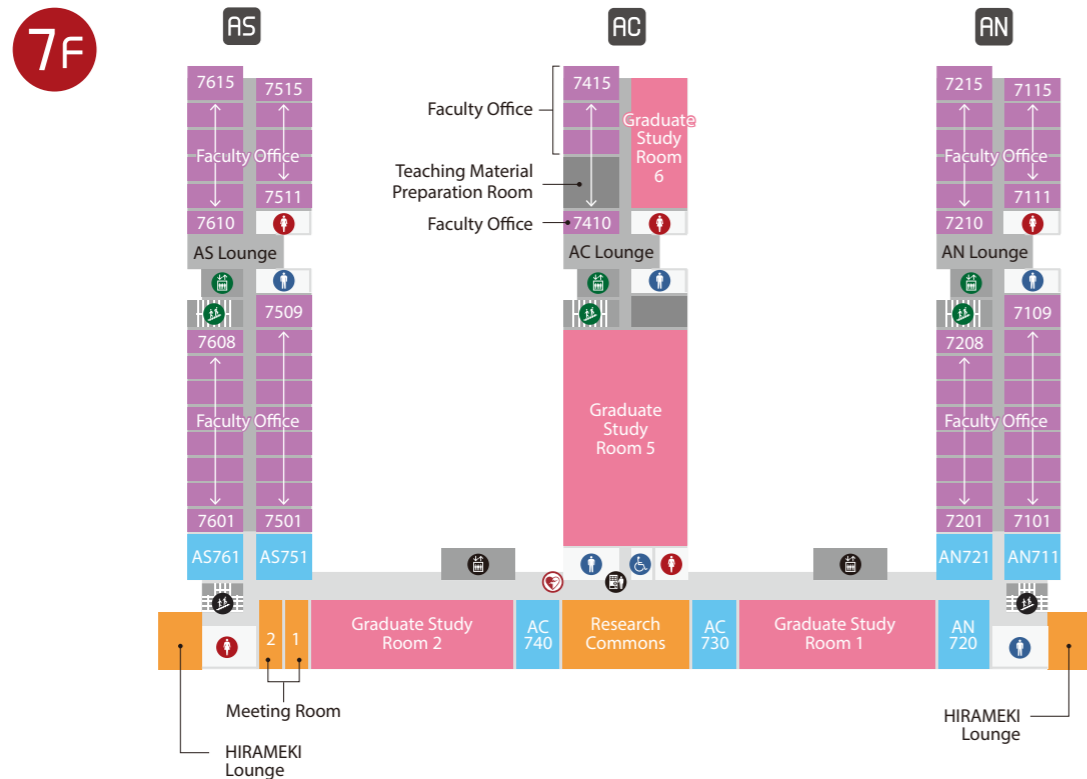

Osaka Ibaraki Campus

Commons	Academic and Research Facilities	Lecture Rooms
Seminar Rooms and Other Academic Spaces	Library	

AED Japanese only	AED English / Japanese	Elevator	Service Elevator
Escalator	Stairs	Vending Machine	Water Refill Station
Women's Toilet	Men's Toilet	Accessible Facility	

*The entrance is on the 2nd floor.

Offices	Commons	Social Collaboration Facilities
Academic and Research Facilities	Seminar Rooms and Other Academic Spaces	Research Facilities
Library	Graduate School Facilities	

AED Japanese only	AED English / Japanese	Elevator	Service Elevator
Escalator	Stairs	Vending Machine	Water Refill Station
Women's Toilet	Men's Toilet	Accessible Facility	

6F 7F 8F 9F BUILDING A

*A student, faculty, or staff card is necessary to access 7F-9F.

9F

- Offices
- Academic and Research Facilities
- Commons
- Graduate School Facilities
- Seminar Rooms and Other Academic Spaces
- Research Facilities

- AED English / Japanese
- Elevator
- Service Elevator
- Stairs
- Service Stairwell
- Vending Machine
- Water Refill Station
- Women's Toilet
- Men's Toilet
- Accessible Facility