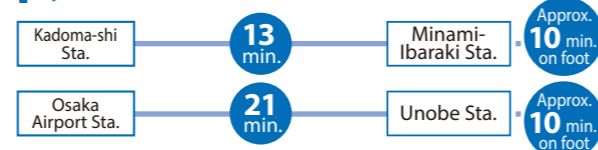

English

FLOOR GUIDE

RITSUMEIKAN UNIVERSITY OSAKA IBARAKI CAMPUS

ACCESS

By JR

By Hankyu

By Osaka Monorail

*Estimated time does not include time needed to change trains.