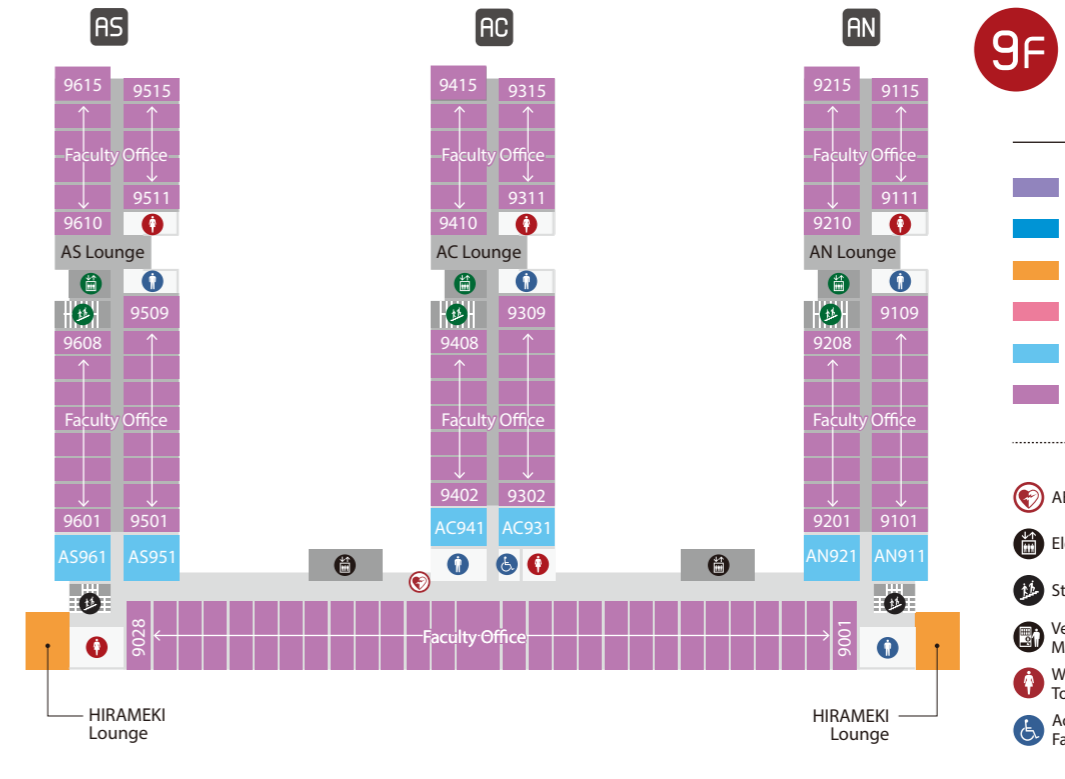

*The entrance is on the 2nd floor.

Offices	Commons	Social Collaboration Facilities
Academic and Research Facilities	Seminar Rooms and Other Academic Spaces	Research Facilities
Library	Graduate School Facilities	

AED Japanese only	AED English / Japanese	Elevator	Service Elevator
Escalator	Stairs	Vending Machine	Water Refill Station
Women's Toilet	Men's Toilet	Accessible Facility	

6F 7F 8F 9F BUILDING A

*A student, faculty, or staff card is necessary to access 7F-9F.