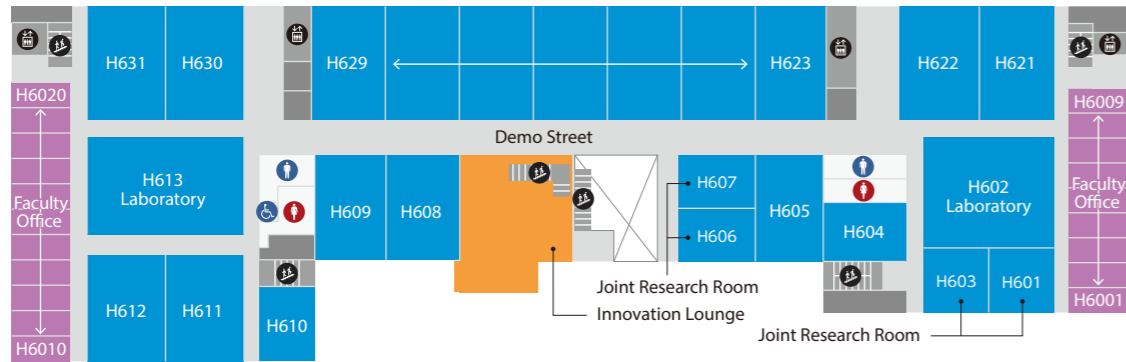

6F

8F

7F

9F

Academic and Research Facilities Commons Research Facilities

AED Japanese only Elevator Stairs Vending Machine Women's Toilet Men's Toilet Accessible Facility