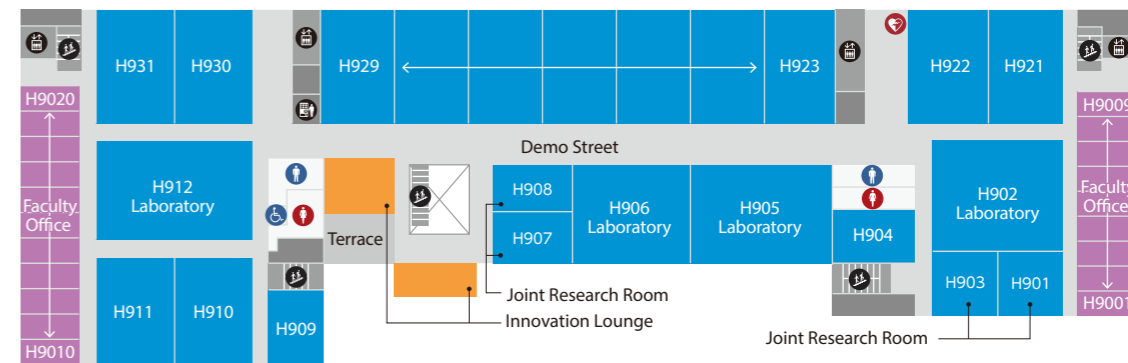

9F

- Offices
- Academic and Research Facilities
- Commons
- Graduate School Facilities
- Seminar Rooms and Other Academic Spaces
- Research Facilities

- AED English / Japanese
- Elevator
- Service Elevator
- Stairs
- Service Stairwell
- Vending Machine
- Water Refill Station
- Women's Toilet
- Men's Toilet
- Accessible Facility

6F

8F

7F

9F

Academic and Research Facilities Commons Research Facilities

AED Japanese only Elevator Stairs Vending Machine Women's Toilet Men's Toilet Accessible Facility

OFFICE HOURS / TEL

Colleges / Graduate School Administration Office

Academic Support Office

Building / Floor	Department / Section	Hours	Tel	Map
AN 1F	Office of General Education · General Education Center · Career Education Center · Service Learning Center	10:00-17:00	072-665-2195	p.4
	Office of Language Education Planning and Development · Language Education Center · Center for Language Acquisition (CLA)		072-665-2061	
	International Center		072-665-2070	
C 2F	RAINBOW Service Counter	10:00-17:00 Open for one month from the start of each semester from 9:00-17:00	072-665-2620	p.5