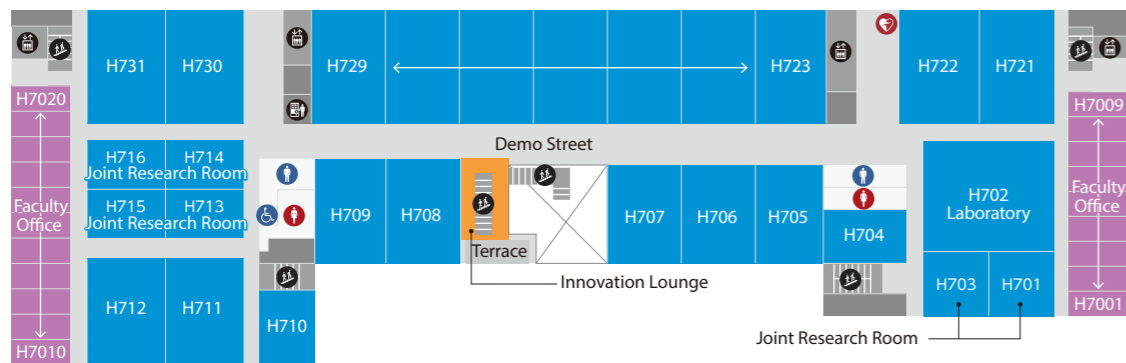

9F

- Offices
- Academic and Research Facilities
- Commons
- Graduate School Facilities
- Seminar Rooms and Other Academic Spaces
- Research Facilities

- AED English / Japanese
- Elevator
- Service Elevator
- Stairs
- Service Stairwell
- Vending Machine
- Water Refill Station
- Women's Toilet
- Men's Toilet
- Accessible Facility

6F

8F

7F

9F

Academic and Research Facilities Commons Research Facilities

AED Japanese only Elevator Stairs Vending Machine Women's Toilet Men's Toilet Accessible Facility

OFFICE HOURS / TEL

Colleges / Graduate School Administration Office

Industry and Research Collaboration

Building / Floor	Department / Section	Hours	Tel	Map
AC 8F	Research Office	9:00-17:30	072-665-2570	p.14

Campus Management and Security, Rental Facilities

Building / Floor	Department / Section	Hours	Tel	Map
AN 1F	Campus Information Center	9:00-17:30	072-665-2020	p.4
B 1F	INFORMATION (Building B Reception)	9:00-18:00	072-665-2500	p.3
C 5F	OIC Seminar House	Reception 8:00-22:00	072-665-2650	p.11
D 1F	D Office (Building D Reception)	9:00-22:00	072-665-2600	p.3
H 1F	INFORMATION (SEEDS)	10:00~18:00	072-665-2693	p.3