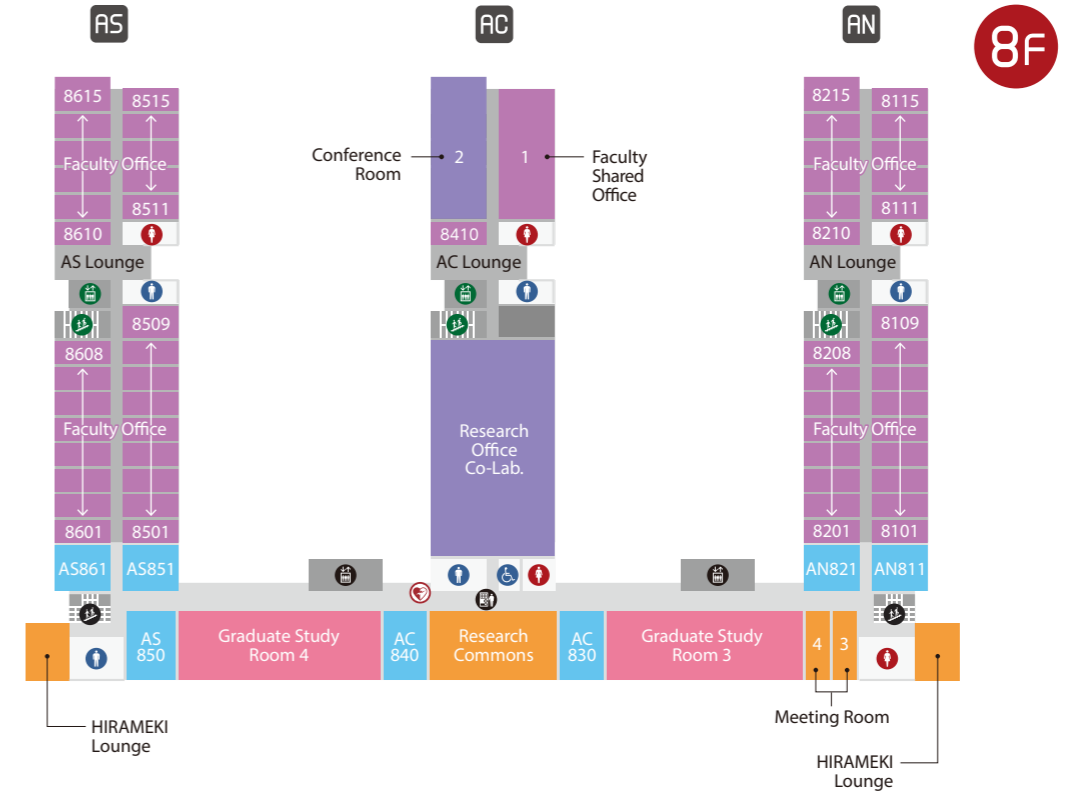

*The entrance is on the 2nd floor.

Offices	Commons	Social Collaboration Facilities
Academic and Research Facilities	Seminar Rooms and Other Academic Spaces	Research Facilities
Library	Graduate School Facilities	

AED Japanese only	AED English / Japanese	Elevator	Service Elevator
Escalator	Stairs	Vending Machine	Water Refill Station
Women's Toilet	Men's Toilet	Accessible Facility	

6F 7F 8F 9F BUILDING A

*A student, faculty, or staff card is necessary to access 7F-9F.

9F

- Offices
- Academic and Research Facilities
- Commons
- Graduate School Facilities
- Seminar Rooms and Other Academic Spaces
- Research Facilities

- AED English / Japanese
- Elevator
- Service Elevator
- Stairs
- Service Stairwell
- Vending Machine
- Water Refill Station
- Women's Toilet
- Men's Toilet
- Accessible Facility

Industry and Research Collaboration

Building / Floor	Department / Section	Hours	Tel	Map
AC 8F	Research Office	9:00-17:30	072-665-2570	p.14

Campus Management and Security, Rental Facilities

Building / Floor	Department / Section	Hours	Tel	Map
AN 1F	Campus Information Center	9:00-17:30	072-665-2020	p.4
B 1F	INFORMATION (Building B Reception)	9:00-18:00	072-665-2500	p.3
C 5F	OIC Seminar House	Reception 8:00-22:00	072-665-2650	p.11
D 1F	D Office (Building D Reception)	9:00-22:00	072-665-2600	p.3
H 1F	INFORMATION (SEEDS)	10:00~18:00	072-665-2693	p.3